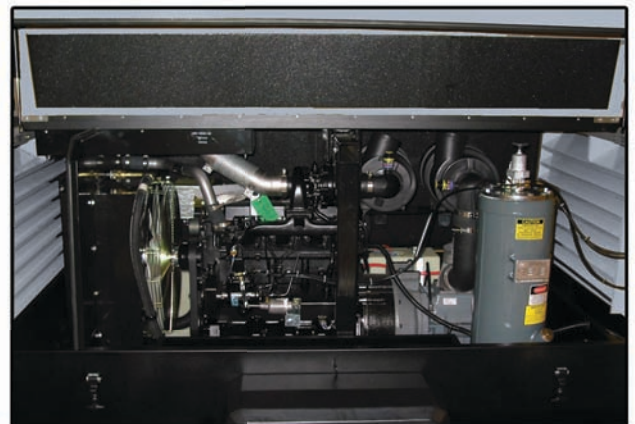

TECHNICAL SPECIFICATIONS

Model Compressor	CPS 375
Actual free air delivery*	375 cfm
Normal working pressure	100 psi
Maximum unloading pressure	125 psi
Fuel tank capacity	38 gallons
Compressor oil capacity	8 gallons
Discharge Valves	(2) x 3/4" & (1) x 1 1/2"

Engine	Perkins
Model number	1104D-44TA (Tier 3)
Cooling system	Liquid
Horsepower	111 BHP
Aspiration	Turbocharged
Number of cylinders	4

Unit Dimensions	Wheel Mounted
Overall length	145 in.
Overall height	71 in.
Overall width	72 in.
Weight wet	3,860 lbs.

*according to ISO1217 ed.3 1996 annex D